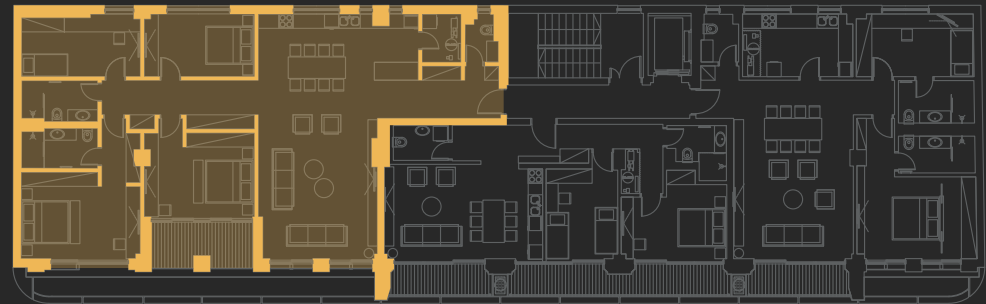

Residence S7

Third floor | 164.1m²

Room / Space	Area (m ²)	Flooring
Entrance Hall	10.4	Parquet
WC	2.4	Ceramic Tiles
Utility Area	3.3	Ceramic Tiles
Kitchen	5	Ceramic Tiles
Living & Dining Area	49.9	Parquet
Hallway	11.9	Parquet
Bedroom 1	12.1	Parquet
Bedroom 2	12.6	Parquet
Bathroom 1	5.4	Ceramic Tiles
Bedroom 3	16.9	Parquet
Bedroom 4	21.2	Parquet
Bathroom 2	5.2	Ceramic Tiles
Terrace	7.7	Granite Ceramics