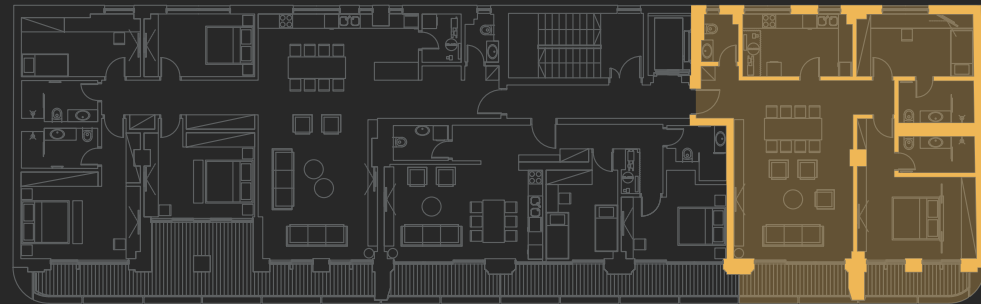

Residence S3

First floor | 114.2m²

Room / Space	Area (m ²)	Flooring
Entrance Hall	3.4	Parquet
WC	2.9	Ceramic Tiles
Living & Dining Area	37.7	Parquet
Kitchen & Utility Area	12	Ceramic Tiles
Hallway	2.5	Parquet
Bedroom 1	12.8	Parquet
Bathroom 1	5.6	Ceramic Tiles
Bedroom 2	20.8	Parquet
Bathroom 2	4.9	Ceramic Tiles
Terrace 1	5.9	Granite Ceramics
Terrace 2	5.5	Granite Ceramics