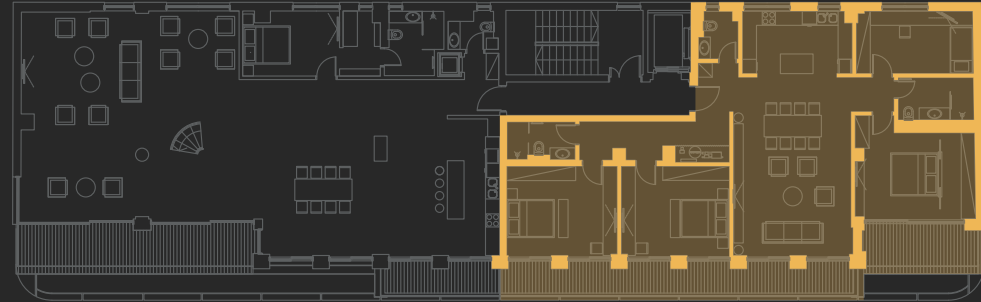

Residence S13

Fifth floor | 177.8m²

Room / Space	Area (m ²)	Flooring
Entrance Hall	3.6	Parquet
WC	3	Ceramic Tiles
Kitchen	12.5	Ceramic Tiles
Bedroom 1	12.8	Ceramic Tiles
Living & Dining Area	39.6	Parquet
Hallway, Wardrobe & Utility Area	10.5	Parquet
Bedroom 2	17.6	Parquet
Bathroom 1	4.4	Ceramic Tiles
Bedroom 3	17.2	Parquet
Bedroom 4	19.3	Parquet
Bathroom 2	5.6	Ceramic Tiles
Terrace 1	10.3	Granite Ceramics
Terrace 2	7.3	Granite Ceramics
Terrace 3	7	Granite Ceramics
Terrace 4	7	Granite Ceramics