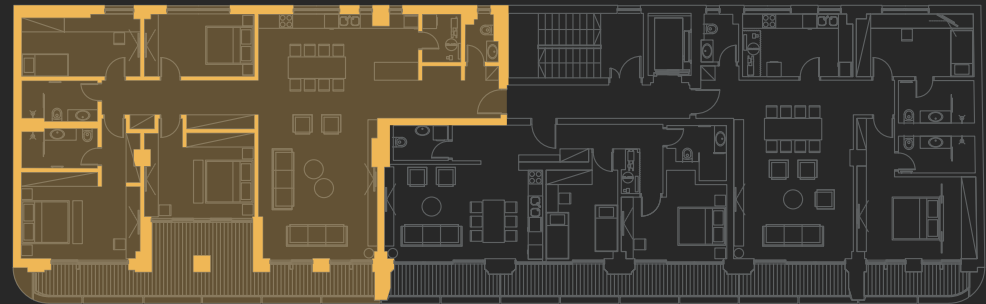

Residence S1

First floor | 181.6m²

Room / Space	Area (m ²)	Flooring
Entrance Hall	10.4	Parquet
WC	2.4	Ceramic Tiles
Utility Area	3.3	Ceramic Tiles
Kitchen	5	Ceramic Tiles
Living & Dining Area	49.9	Parquet
Hallway	11.9	Parquet
Bedroom 1	12.1	Parquet
Bedroom 2	12.6	Parquet
Bathroom 1	5.4	Ceramic Tiles
Bedroom 3	16.9	Parquet
Bedroom 4	21.2	Parquet
Bathroom 2	5.2	Ceramic Tiles
Terrace 1	7.7	Granite Ceramics
Terrace 2	17.5	Granite Ceramics